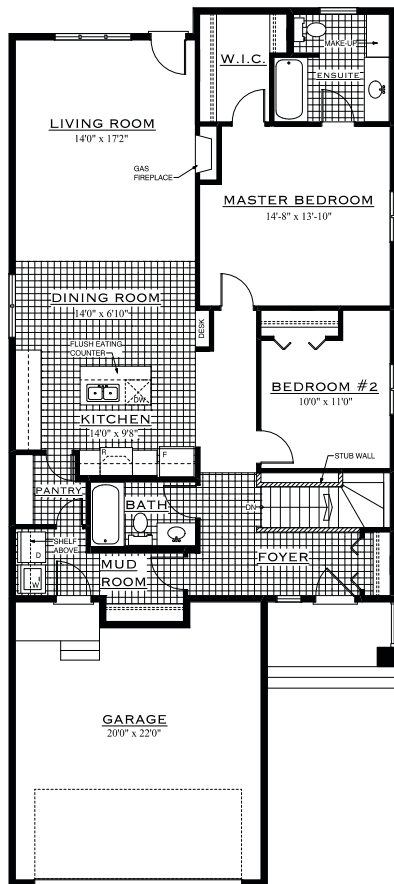

The Southampton 1365 sq.ft.

NEO-TRADITIONAL BUNGALOW - 1365 SQ.FT.

MAIN FLOOR PLAN
1365 SQ.FT.

OPTIONAL BASEMENT PLAN
957 SQ.FT.

The Southampton 1365 sq.ft.

CRAFTSMAN
BUNGALOW - 1365 SQ.FT.

NEO-TRADITIONAL
BUNGALOW - 1365 SQ.FT.

PRAIRIE
BUNGALOW - 1365 SQ.FT.

V011211

alldritthomes.com

In a continuing effort to improve our homes, we reserve the right to make any modifications and/or substitutions, without notice, should they be necessary. Final dimensions, square footage, specifications and floor plans may vary. See your sales representative for details. E.O.E.