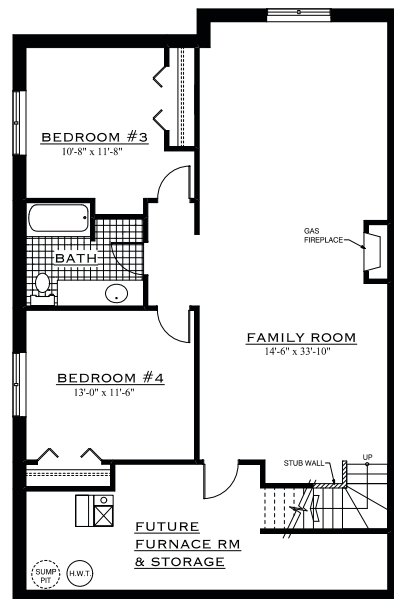

The Southampton 1365 sq.ft.

NEO-TRADITIONAL BUNGALOW - 1365 SQ.FT.

MAIN FLOOR PLAN
1365 SQ.FT.

OPTIONAL BASEMENT PLAN
957 SQ.FT.

The Southampton 1365 sq.ft.

CRAFTSMAN
BUNGALOW - 1365 SQ.FT.

NEO-TRADITIONAL
BUNGALOW - 1365 SQ.FT.

PRAIRIE
BUNGALOW - 1365 SQ.FT.

V011211

alldritthomes.com

In a continuing effort to improve our homes, we reserve the right to make any modifications and/or substitutions, without notice, should they be necessary. Final dimensions, square footage, specifications and floor plans may vary. See your sales representative for details. E.O.E.