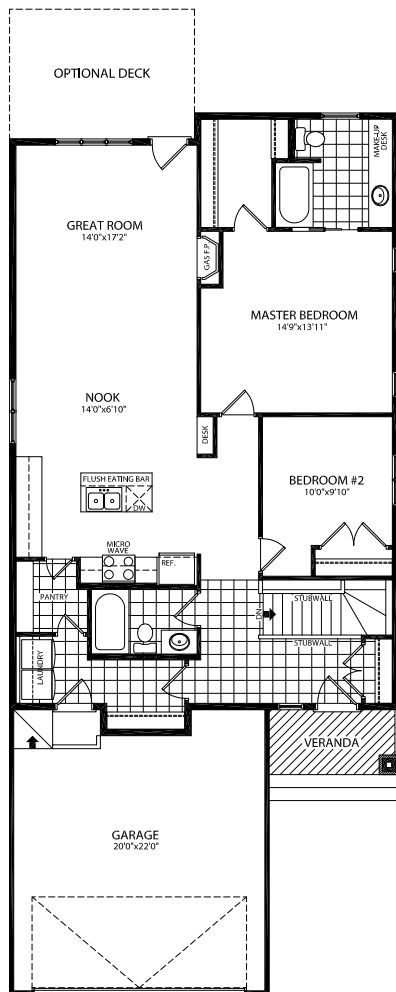

The Southampton 1365 sq.ft.

PRAIRIE BUNGALOW - 1365 SQ.FT.

MAIN FLOOR PLAN
1365 SQ.FT.

OPTIONAL BASEMENT PLAN
957 SQ.FT.

The Southampton 1365 sq.ft.

CRAFTSMAN
BUNGALOW - 1365 SQ.FT.

NEO-TRADITIONAL
BUNGALOW - 1365 SQ.FT.

PRAIRIE
BUNGALOW - 1365 SQ.FT.

V050913

alldritthomes.com

In a continuing effort to improve our homes, we reserve the right to make any modifications and/or substitutions, without notice, should they be necessary. Final dimensions, square footage, specifications and floor plans may vary. See your sales representative for details. E.O.E.