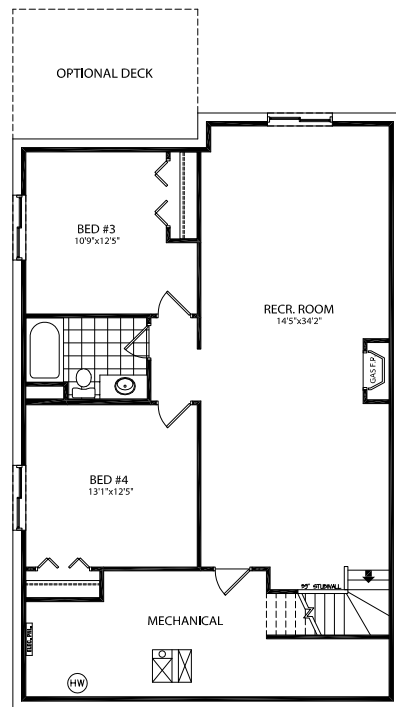

The Southampton 1365 sq.ft.

PRAIRIE BUNGALOW - 1365 SQ.FT.

MAIN FLOOR PLAN
1365 SQ.FT.

OPTIONAL BASEMENT PLAN
957 SQ.FT.

The Southampton 1365 sq.ft.

CRAFTSMAN
BUNGALOW - 1365 SQ.FT.

NEO-TRADITIONAL
BUNGALOW - 1365 SQ.FT.

PRAIRIE
BUNGALOW - 1365 SQ.FT.

V050913

alldritthomes.com

In a continuing effort to improve our homes, we reserve the right to make any modifications and/or substitutions, without notice, should they be necessary. Final dimensions, square footage, specifications and floor plans may vary. See your sales representative for details. E.O.E.