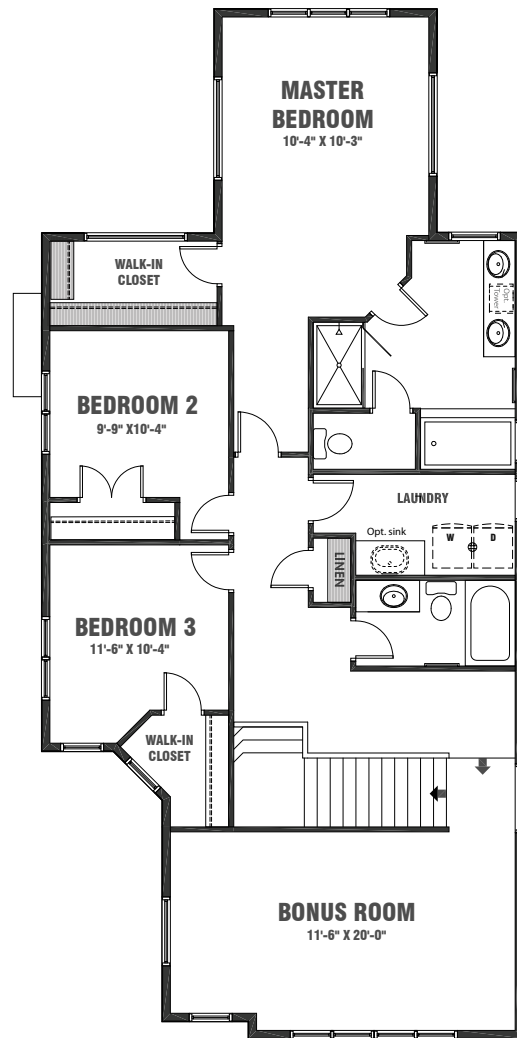

MONARCH 28

2424 sq.ft. | Two-storey

* For illustrative purposes only only. Exterior will vary.

MAIN FLOOR
1119 SQ.FT.

SECOND FLOOR
1305 SQ.FT.

alldritthomes.com

In a continuing effort to improve our homes, we reserve the right to make any modifications and/or substitutions, without notice, should they be necessary. Final dimensions, square footage, specification and floor plans may vary. See your sales representative for details. E & O.E 20180518