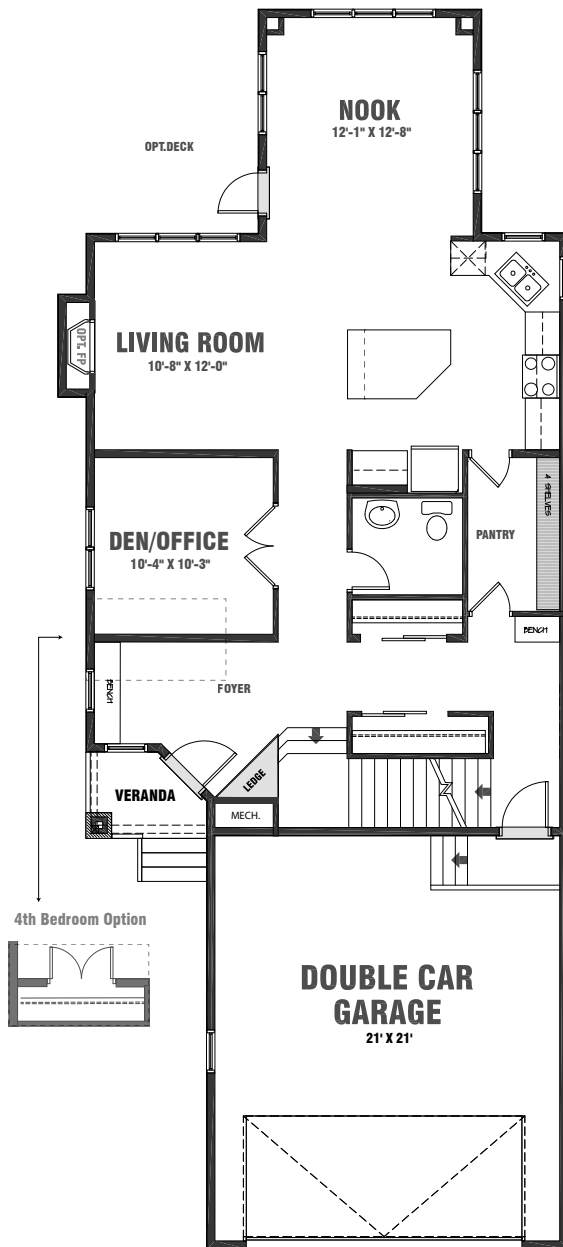

MONARCH 28

2424 sq.ft. | Two-storey

* For illustrative purposes only only. Exterior will vary.

MAIN FLOOR
1119 SQ.FT.

SECOND FLOOR
1305 SQ.FT.

alldritthomes.com

In a continuing effort to improve our homes, we reserve the right to make any modifications and/or substitutions, without notice, should they be necessary. Final dimensions, square footage, specification and floor plans may vary. See your sales representative for details. E & O.E 20180518